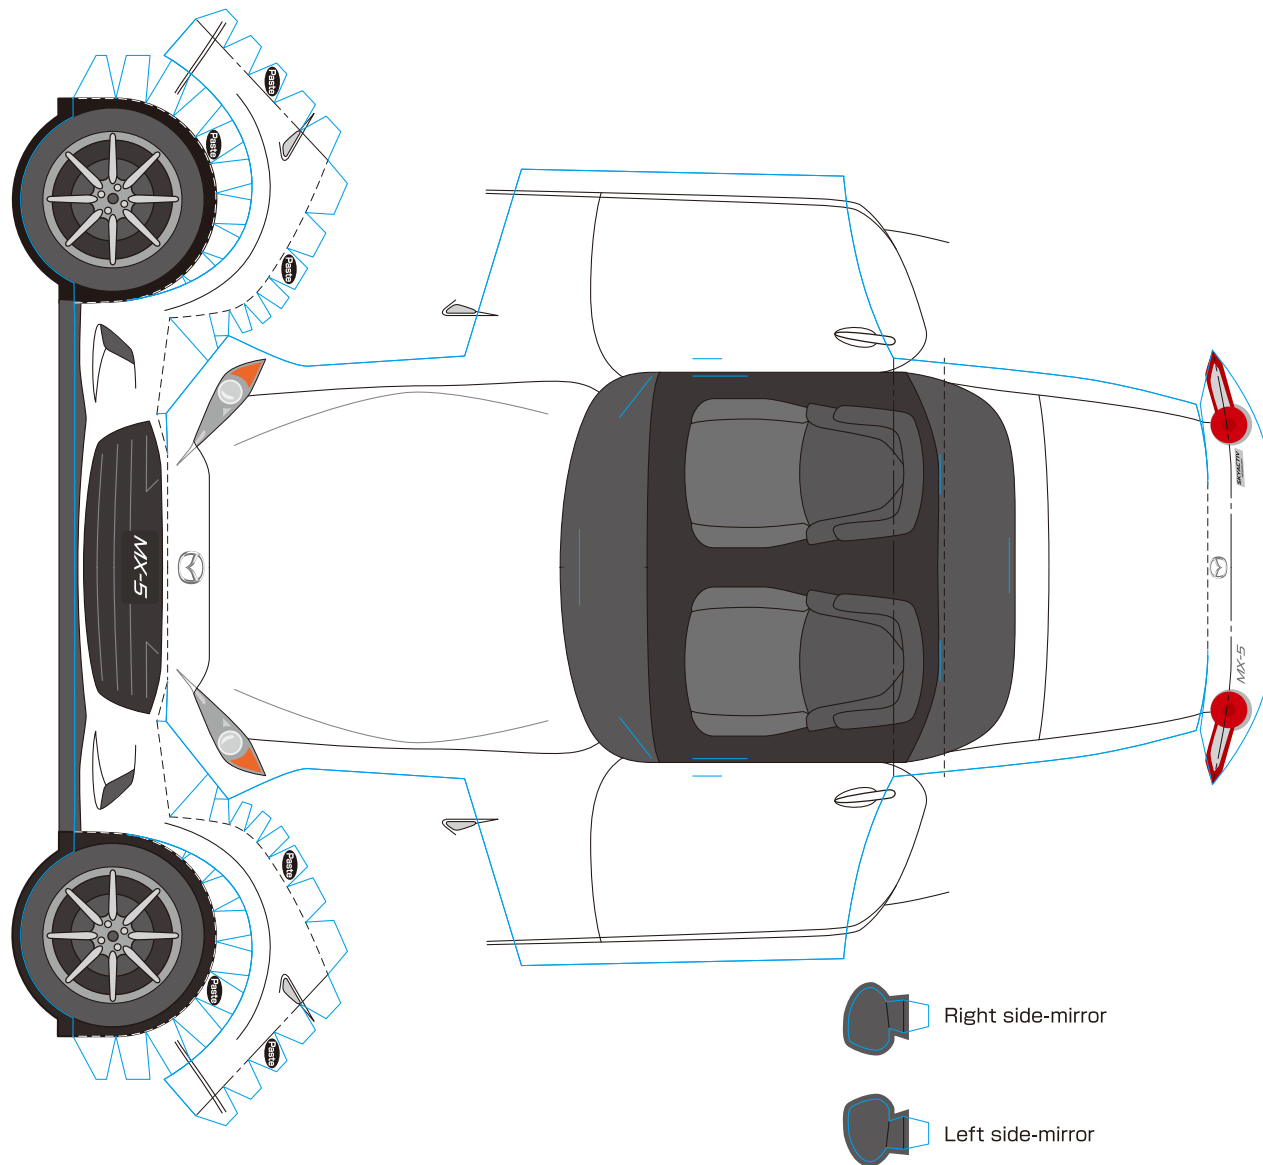

Mazda MX-5

Let's paint colors and draw pictures on the car body.
It will help to achieve "Zoom-Zoom" feeling!!

"Sustainable Zoom-Zoom"

Basic Policy

Provide all customers who purchase Mazda vehicles with driving pleasure as well as outstanding environmental and safety performance.

Attach this part under the body.

Completion image

Headrest

	Cut-off line		Valley fold line
	Mountain fold line		Margin of paper left for applying paste

Attention:
 Please be careful when you use scissors, a knife or paste to make this paper craft. Please be careful not to lose small parts. Please keep this out of reach of infants. For best results, we recommend using thicker, high quality paper.